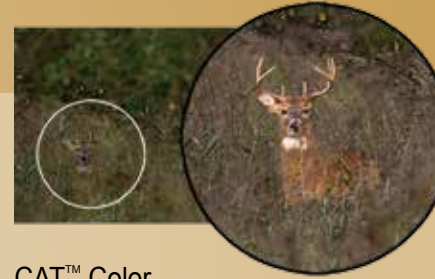

CAT™ Color
Adjusted Transmission amplifies contrast in the peak human vision sensitivity range, to spot game in any environment.