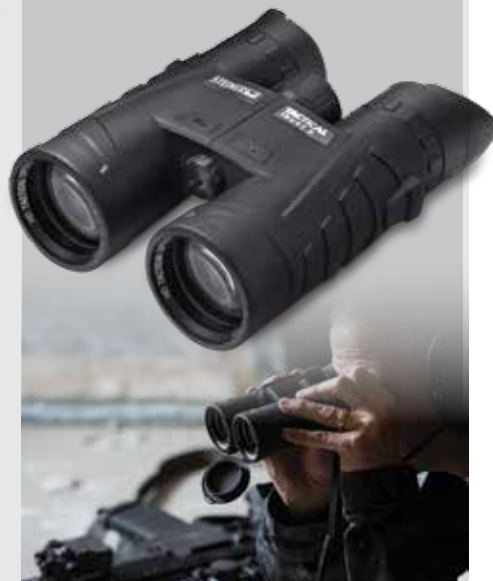

LIFETIME HERITAGE WARRANTY

All Steiner binoculars sold in U.S. or Canada manufactured since 2014 are covered by the Steiner Heritage™ Warranty for the lifetime of the product. We will repair and replace the product at no charge to you if it becomes damaged or defective for any reason other than theft or deliberate misuse.

- No warranty card needed
- No receipt required.
- Warranty is fully transferable to future owners of the product.

WHICH BINOCULAR IS RIGHT FOR YOU?

OUTDOOR					
FEATURE	Safari	Predator	ShadowQuest	HX	LRF 1700
Magnification Options	8x, 10x	8x, 10x	8x	8x, 10x, 15x	8x
Prism	Roof	Roof	Porro	Roof	Porro
Fast-Close-Focus	Yes	Yes		Yes	
Sports-Auto-Focus			Yes		Yes
Game-Sensing CAT Coatings		Yes			
Nano-Protection Coatings		Yes		Yes	Yes
Rangefinder Range					1860 yds

MARINE			
FEATURE	Marine	Navigator	Commander
Magnification Options	7x	7x	7x
Prism	Porro	Porro	Porro
HD Stabilized Compass		Available	Available
Digital Worldwide Compass			Available
Sports-Auto-Focus	Yes	Yes	Yes
High Definition Diamond Marine Coating			Available
Ranging Reticle			Available

TACTICAL				
FEATURE	Military Marine	T-Series	M-Series	M-Series LRF
Magnification Options	8x, 10x	8x, 10x	7x, 8x, 10x, 15x, 20x	8x, 10x
Prism	Porro	Roof	Porro	Porro
Sports-Auto-Focus	Yes		Yes	Yes
Optics System	High Contrast	High Definition	Fully Multicoated	Fully Multicoated
Reticle		Available	Available	Mil Ranging
HD Stabilized Compass			Available	
Rangefinder Range				1860-6000 yds